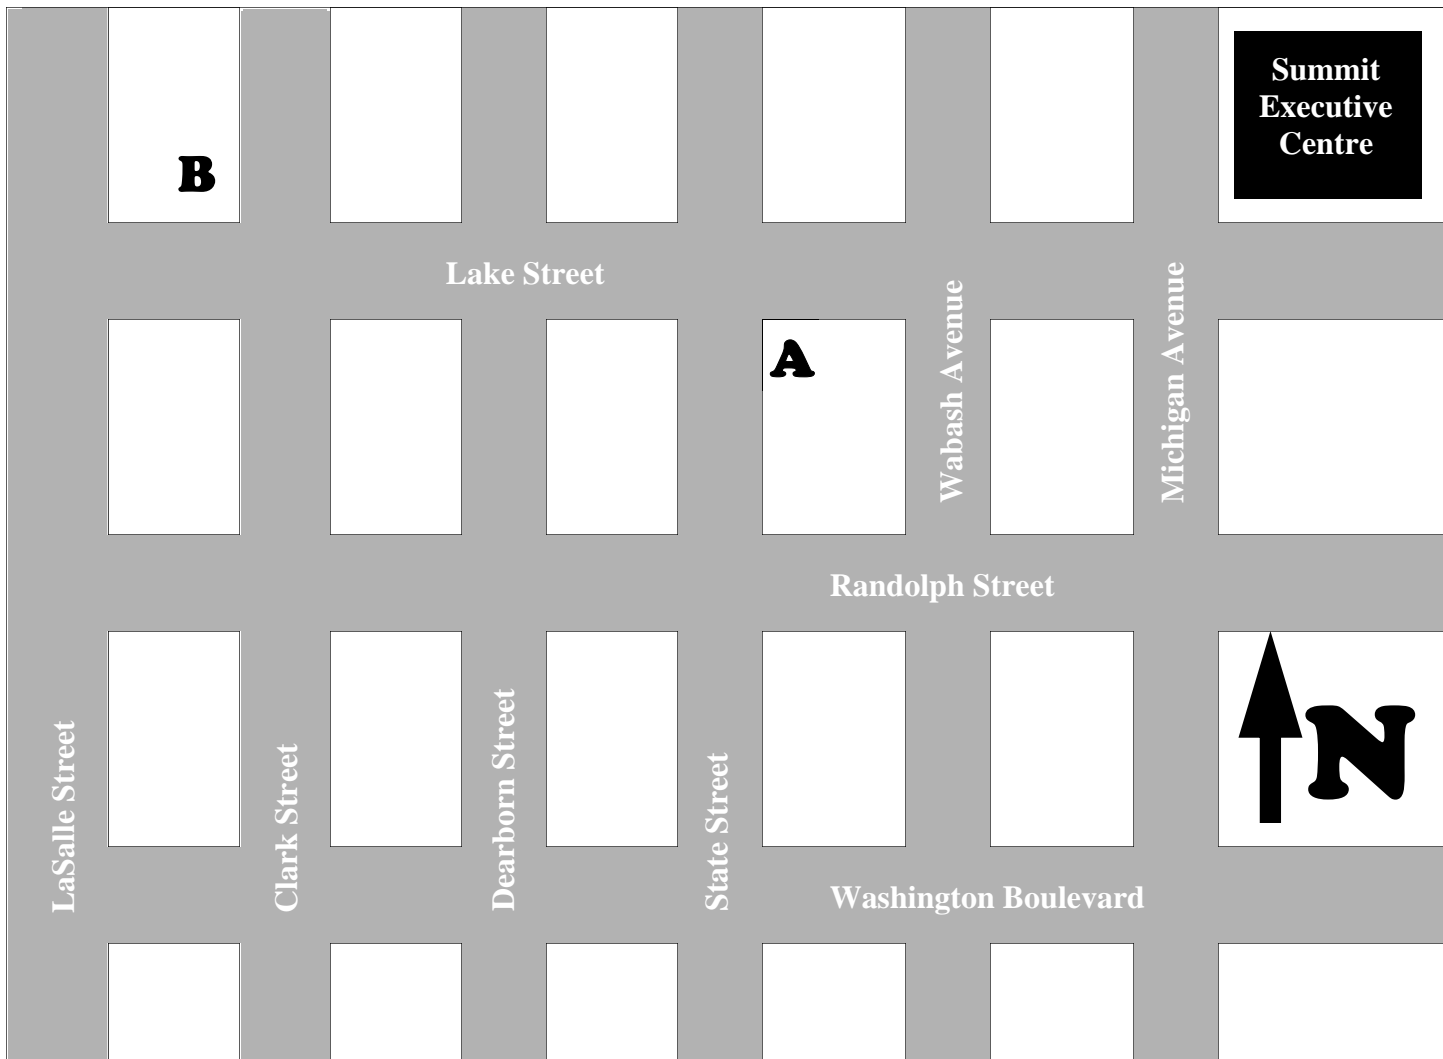

SUMMIT

EXECUTIVE
CENTRE

205 North Michigan Avenue
10th Floor
Phone 312-938 2000

Walking Directions for “el” Stations to the Airports

A: To Midway Int’l Airport:

- > Take Lake Street west 2 blocks to State Street.
- > Cross Lake Street to the south side.
- > The “el” platform is elevated.
- > Go up the stairs and take the Orange Line south to Midway.

B: To O’Hare Int’l Airport:

- > Take Lake Street west 4 blocks to Clark Street.
- > Just past Clark Street, on the north side of the street, you will see a sign for 203 N. LaSalle
- > Enter through these doors.
- > The “el” platform is underground.
- > Go down stairs and take the Blue Line northwest to O’Hare..